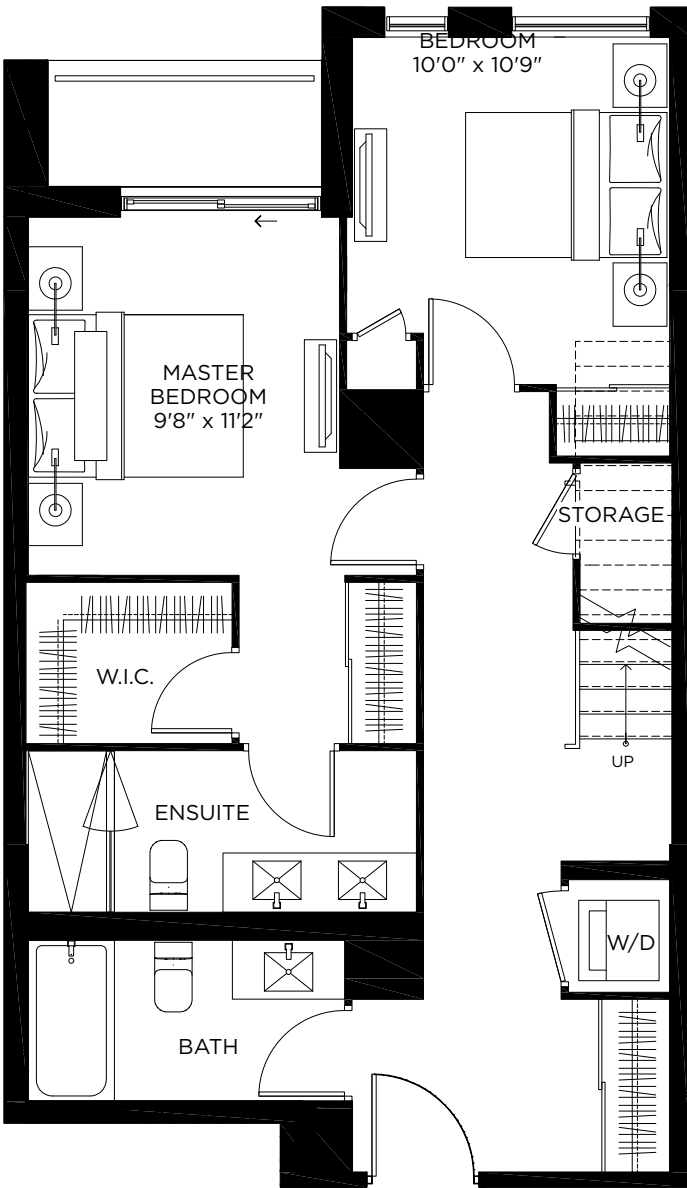

SKYTOWN 4

2 BEDROOM + MEDIA | 1,189 SQ.FT.
BALCONY | 34 SQ.FT.
TERRACE | 42 SQ.FT.

LOWER

UPPER

SIXTH FLOOR LOWER

SIXTH FLOOR UPPER

All dimensions, specifications and drawings are approximate. Actual square footage may vary from the stated floorplan. E. & O. E. Furniture not included. Refer to Keyplate for unit location and orientation.