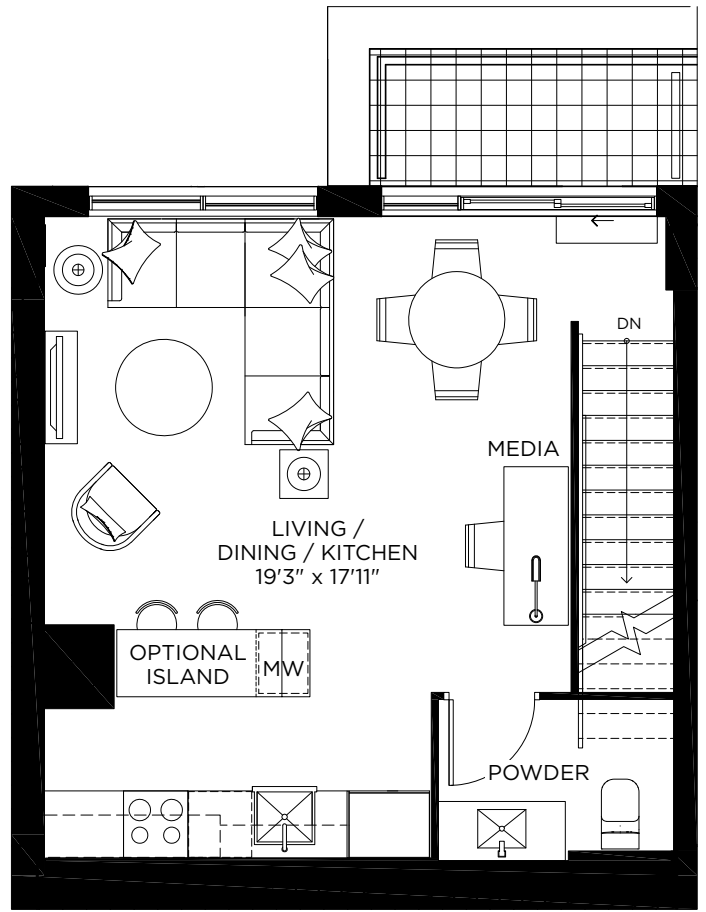

SKYTOWN 4

2 BEDROOM + MEDIA | 1,189 SQ.FT.
BALCONY | 34 SQ.FT.
TERRACE | 42 SQ.FT.

LOWER

UPPER

SIXTH FLOOR LOWER

SIXTH FLOOR UPPER

All dimensions, specifications and drawings are approximate. Actual square footage may vary from the stated floorplan. E. & O. E. Furniture not included. Refer to Keyplate for unit location and orientation.