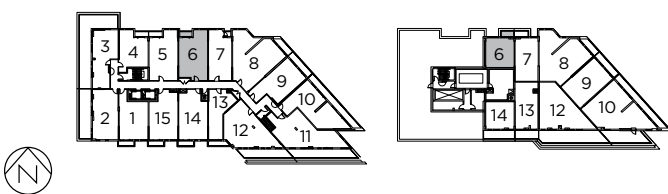

SKYTOWN 4

2 BEDROOM + MEDIA | 1,189 SQ.FT.
BALCONY | 34 SQ.FT.
TERRACE | 42 SQ.FT.

LOWER

UPPER

SIXTH FLOOR LOWER

SIXTH FLOOR UPPER

All dimensions, specifications and drawings are approximate. Actual square footage may vary from the stated floorplan. E. & O. E. Furniture not included. Refer to Keyplate for unit location and orientation.