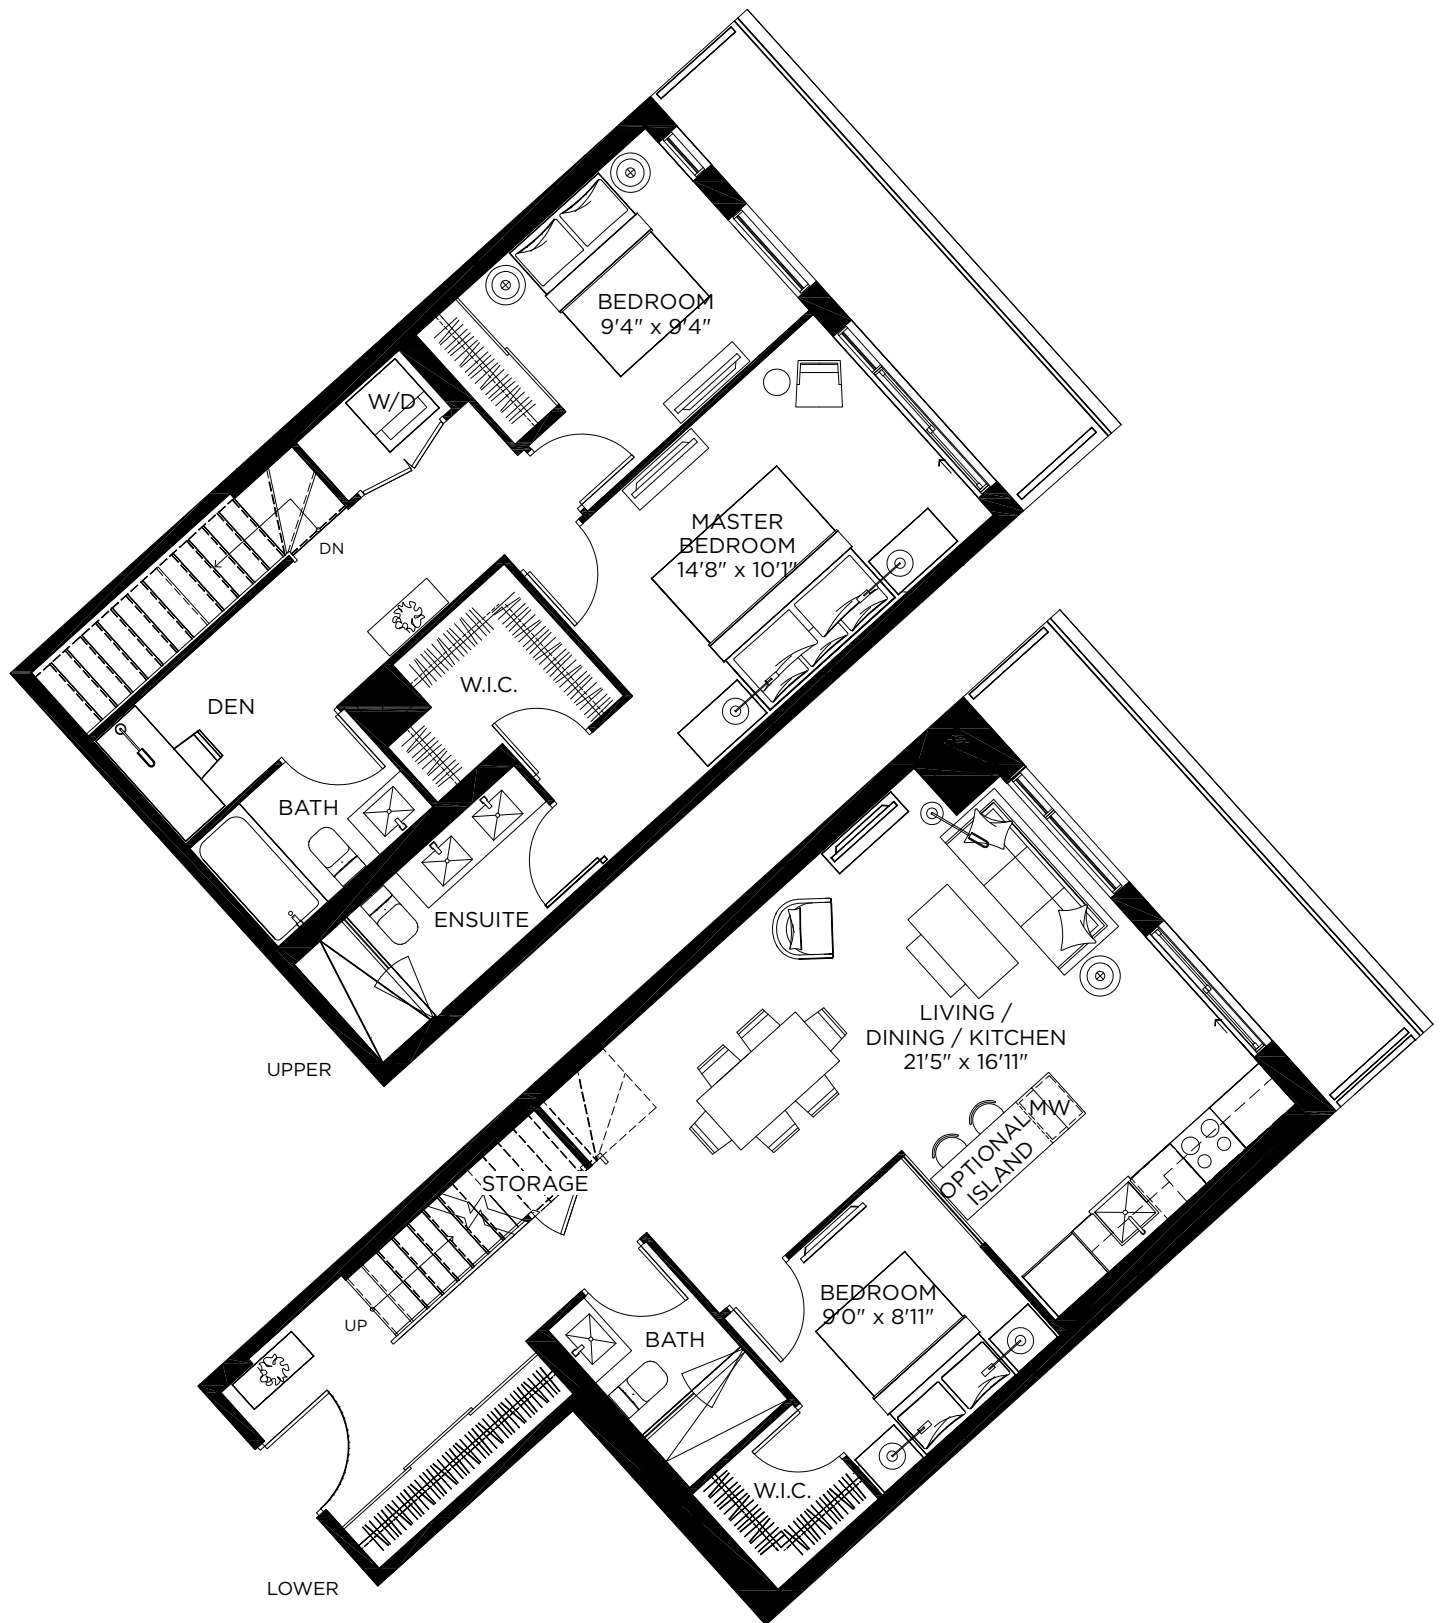

3 BEDROOM + DEN | 1,358 SQ.FT.
BALCONY | 98 SQ.FT.
BALCONY | 98 SQ.FT.

block DEVELOPMENTS
All dimensions, specifications and drawings are approximate. Actual square footage may vary from the stated floorplan. E. & O. E. Furniture not included. Refer to Keyplate for unit location and orientation.