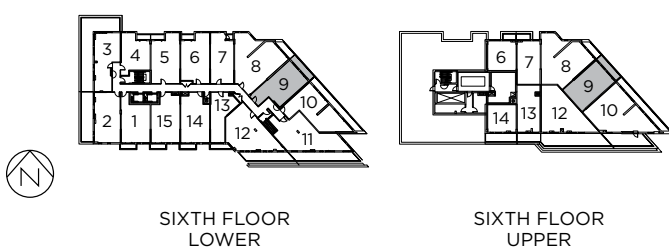

3 BEDROOM + DEN | 1,358 SQ.FT.
BALCONY | 98 SQ.FT.
BALCONY | 98 SQ.FT.

block DEVELOPMENTS
All dimensions, specifications and drawings are approximate. Actual square footage may vary from the stated floorplan. E. & O. E. Furniture not included. Refer to Keyplate for unit location and orientation.