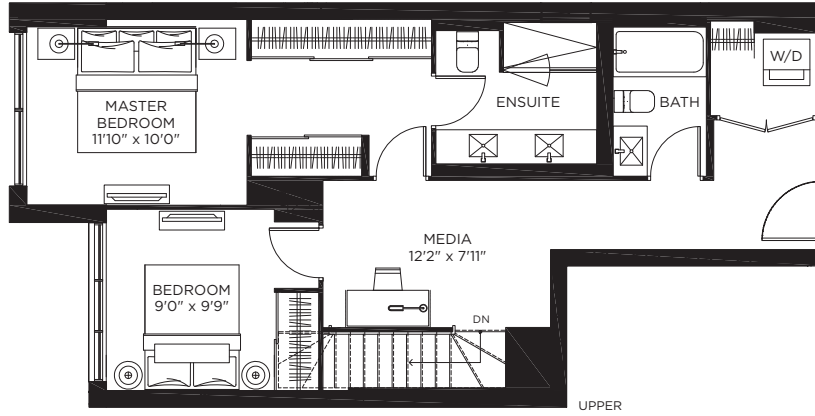

TOWNHOME 1

2 BEDROOM + MEDIA | 1,329 SQ.FT.
TERRACE | 70 SQ.FT.

FIRST FLOOR
LOWER