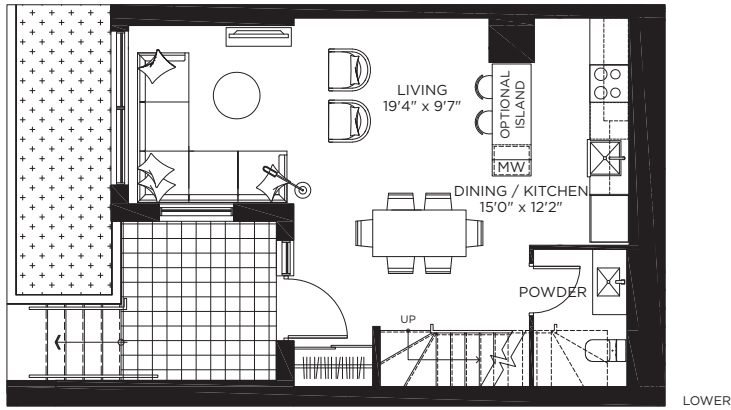

TOWNHOME 1

2 BEDROOM + MEDIA | 1,329 SQ.FT.
TERRACE | 70 SQ.FT.

FIRST FLOOR
LOWER