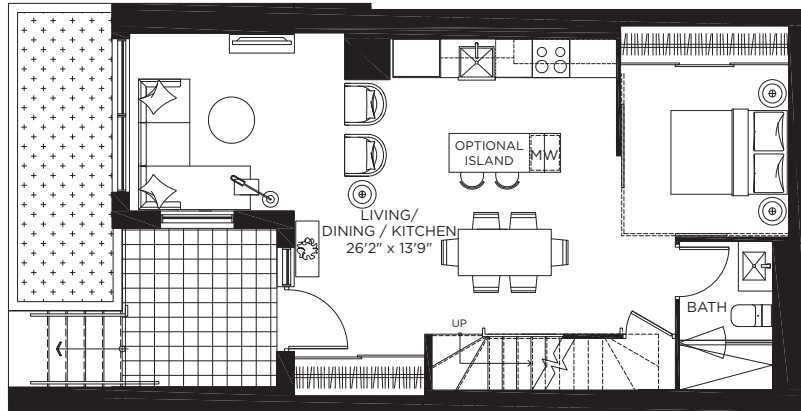

TOWNHOME 2

3 BEDROOM + DEN | 1,444 SQ.FT.
TERRACE | 70 SQ.FT.

UPPER

LOWER

FIRST FLOOR
LOWER

MEZZANINE
UPPER