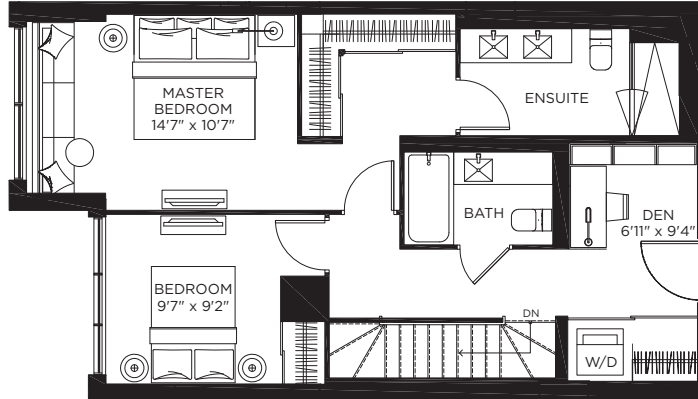

TOWNHOME 2

3 BEDROOM + DEN | 1,444 SQ.FT.
TERRACE | 70 SQ.FT.

UPPER

LOWER

FIRST FLOOR
LOWER

MEZZANINE
UPPER