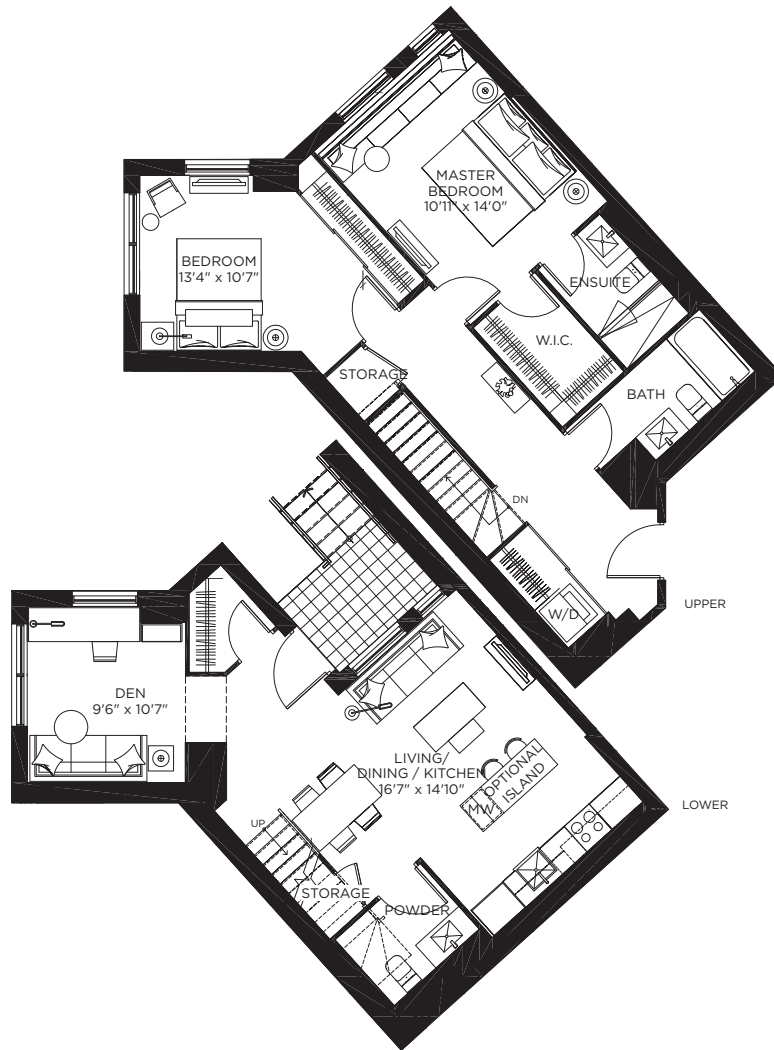

TOWNHOME 6

2 BEDROOM + DEN | 1,373 SQ.FT.
TERRACE | 43 SQ.FT.

FIRST FLOOR
LOWER