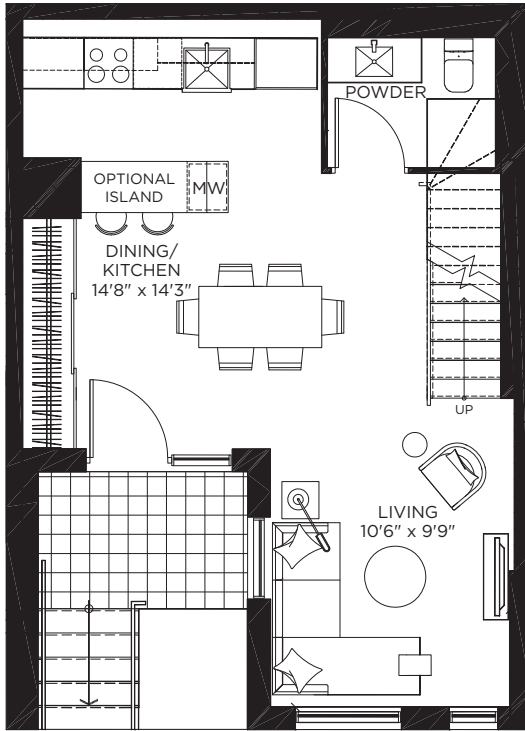

TOWNHOME 7

2 BEDROOM | 1,102 SQ.FT.
TERRACE | 43 SQ.FT.
BALCONY | 37 SQ.FT.

LOWER

UPPER

FIRST FLOOR LOWER

MEZZANINE UPPER