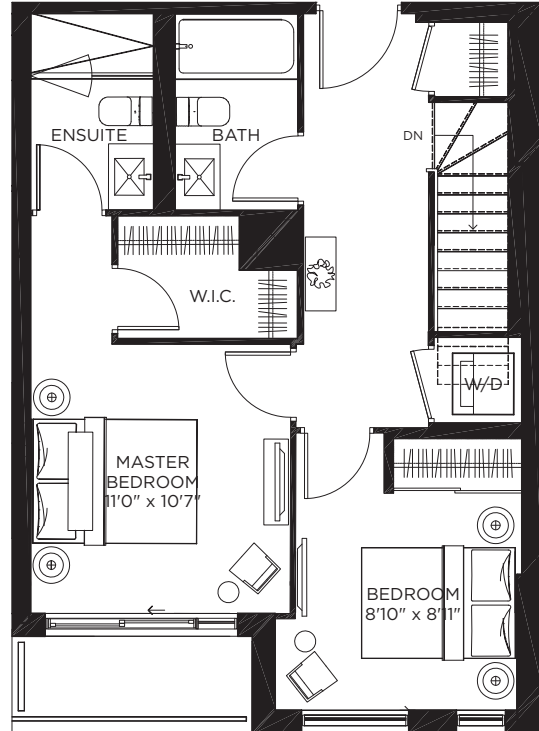

TOWNHOME 7

2 BEDROOM | 1,102 SQ.FT.
TERRACE | 43 SQ.FT.
BALCONY | 37 SQ.FT.

LOWER

UPPER

FIRST FLOOR LOWER

MEZZANINE UPPER