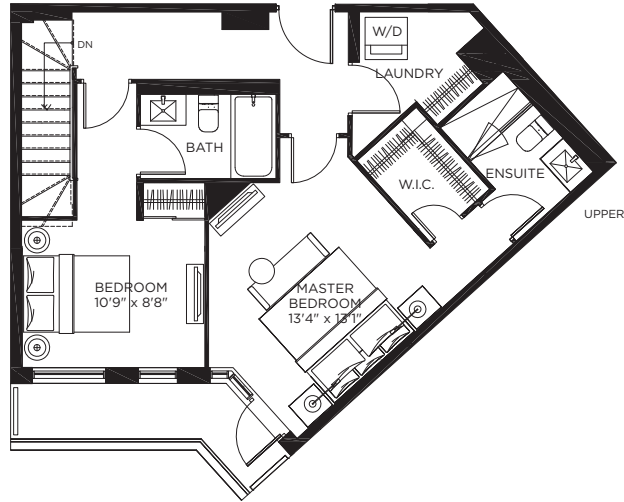

TOWNHOME 8

3 BEDROOM | 1,308 SQ.FT.
TERRACE | 47 SQ.FT.
BALCONY | 67 SQ.FT.