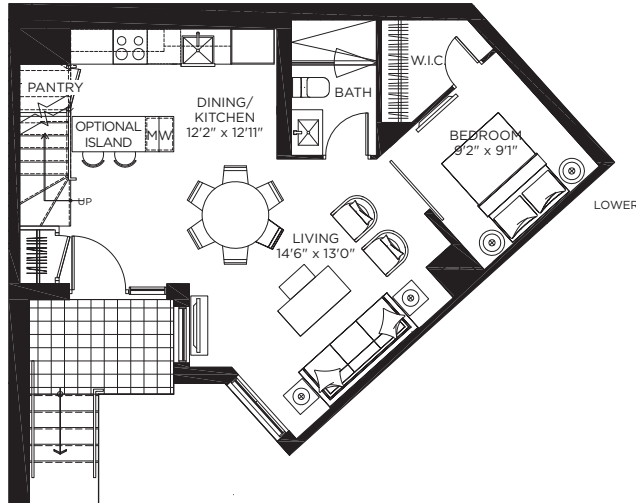

TOWNHOME 8

3 BEDROOM | 1,308 SQ.FT.
TERRACE | 47 SQ.FT.
BALCONY | 67 SQ.FT.