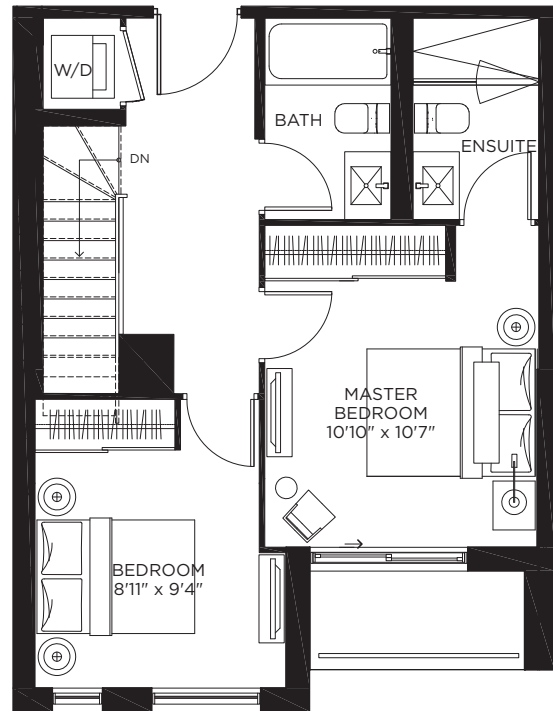

2 BEDROOM | 1,031 SQ.FT.
TERRACE | 47 SQ.FT.
BALCONY | 37 SQ.FT.

LOWER

UPPER

FIRST FLOOR LOWER

MEZZANINE UPPER