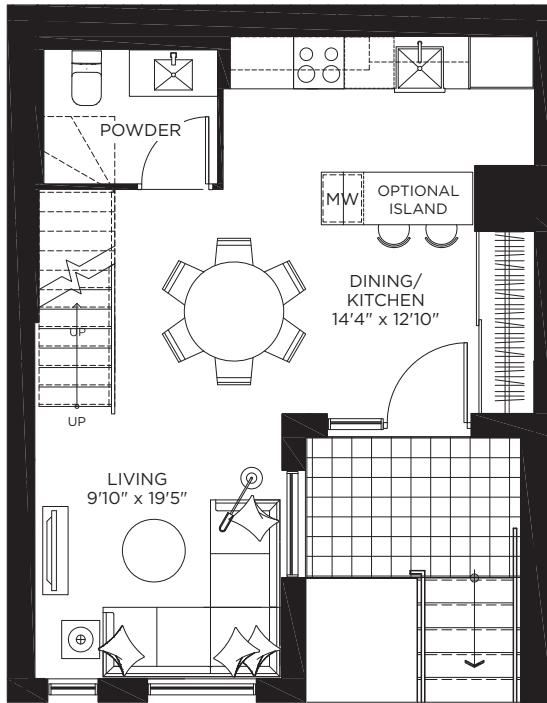

2 BEDROOM | 1,031 SQ.FT.
TERRACE | 47 SQ.FT.
BALCONY | 37 SQ.FT.

LOWER

UPPER

FIRST FLOOR LOWER

MEZZANINE UPPER